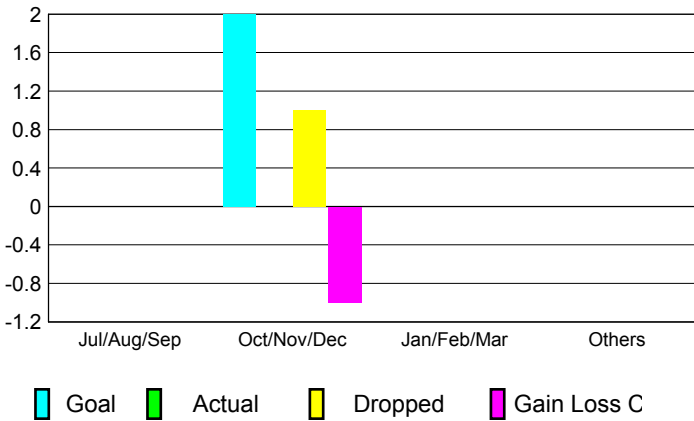

GMT: **JERRY SMITH**

Location: **OHIO**

GMT CA: **1**

CLUBS

Month	New Club Goal	Actual New Clubs	Actual Dropped Clubs	Gain/Loss of Clubs
2012-2013				
Jul/Aug/Sep	0	0	0	0
Oct/Nov/Dec	2	0	1	-1
Jan/Feb/Mar	0	0	0	0
Apr/May/June	0	0	0	0
Totals	2	0	1	-1

Club Results 2012-2013

Goal, New, Dropped, Gain/Loss

YTD Status Quo Clubs 2012-2013

Status Quo Clubs Compared to Status Quo Members

Club Gain/Loss 2012-2013

MEMBERSHIP

Month	Net Memb Goal	Actual New Memb	Actual Dropped Memb	Gain/Loss of Memb
2012-2013				
Jul/Aug/Sep	20	40	28	12
Oct/Nov/Dec	50	21	56	-35
Jan/Feb/Mar	10	30	39	-9
Apr/May/June	0	33	67	-34
Totals	80	124	190	-66