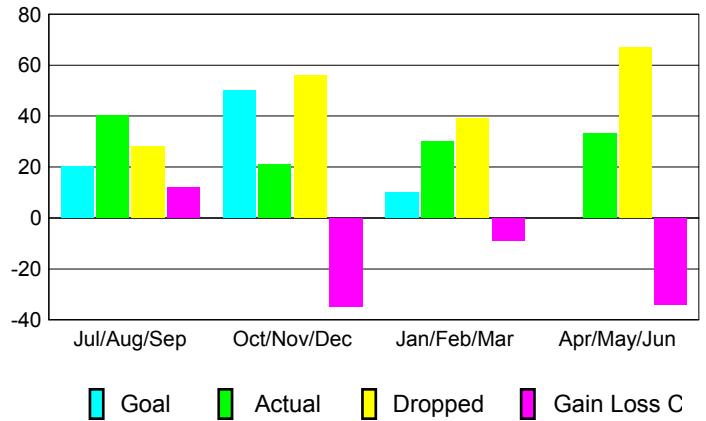

GMT: **JERRY SMITH**

Location: **OHIO**

GMT CA: **1**

CLUBS

Month	New Club Goal	Actual New Clubs	Actual Dropped Clubs	Gain/Loss of Clubs
2012-2013				
Jul/Aug/Sep	0	0	0	0
Oct/Nov/Dec	2	0	1	-1
Jan/Feb/Mar	0	0	0	0
Apr/May/June	0	0	0	0
Totals	2	0	1	-1

Club Results 2012-2013

Goal, New, Dropped, Gain/Loss

YTD Status Quo Clubs 2012-2013

Status Quo Clubs Compared to Status Quo Members

Club Gain/Loss 2012-2013

MEMBERSHIP

Month	Net Memb Goal	Actual New Memb	Actual Dropped Memb	Gain/Loss of Memb
2012-2013				
Jul/Aug/Sep	20	40	28	12
Oct/Nov/Dec	50	21	56	-35
Jan/Feb/Mar	10	30	39	-9
Apr/May/June	0	33	67	-34
Totals	80	124	190	-66

Membership Results 2012-2013

Goal, New, Dropped, Gain/Loss

Gender Comparison 2012-2013

Membership Gain/Loss 2012-2013